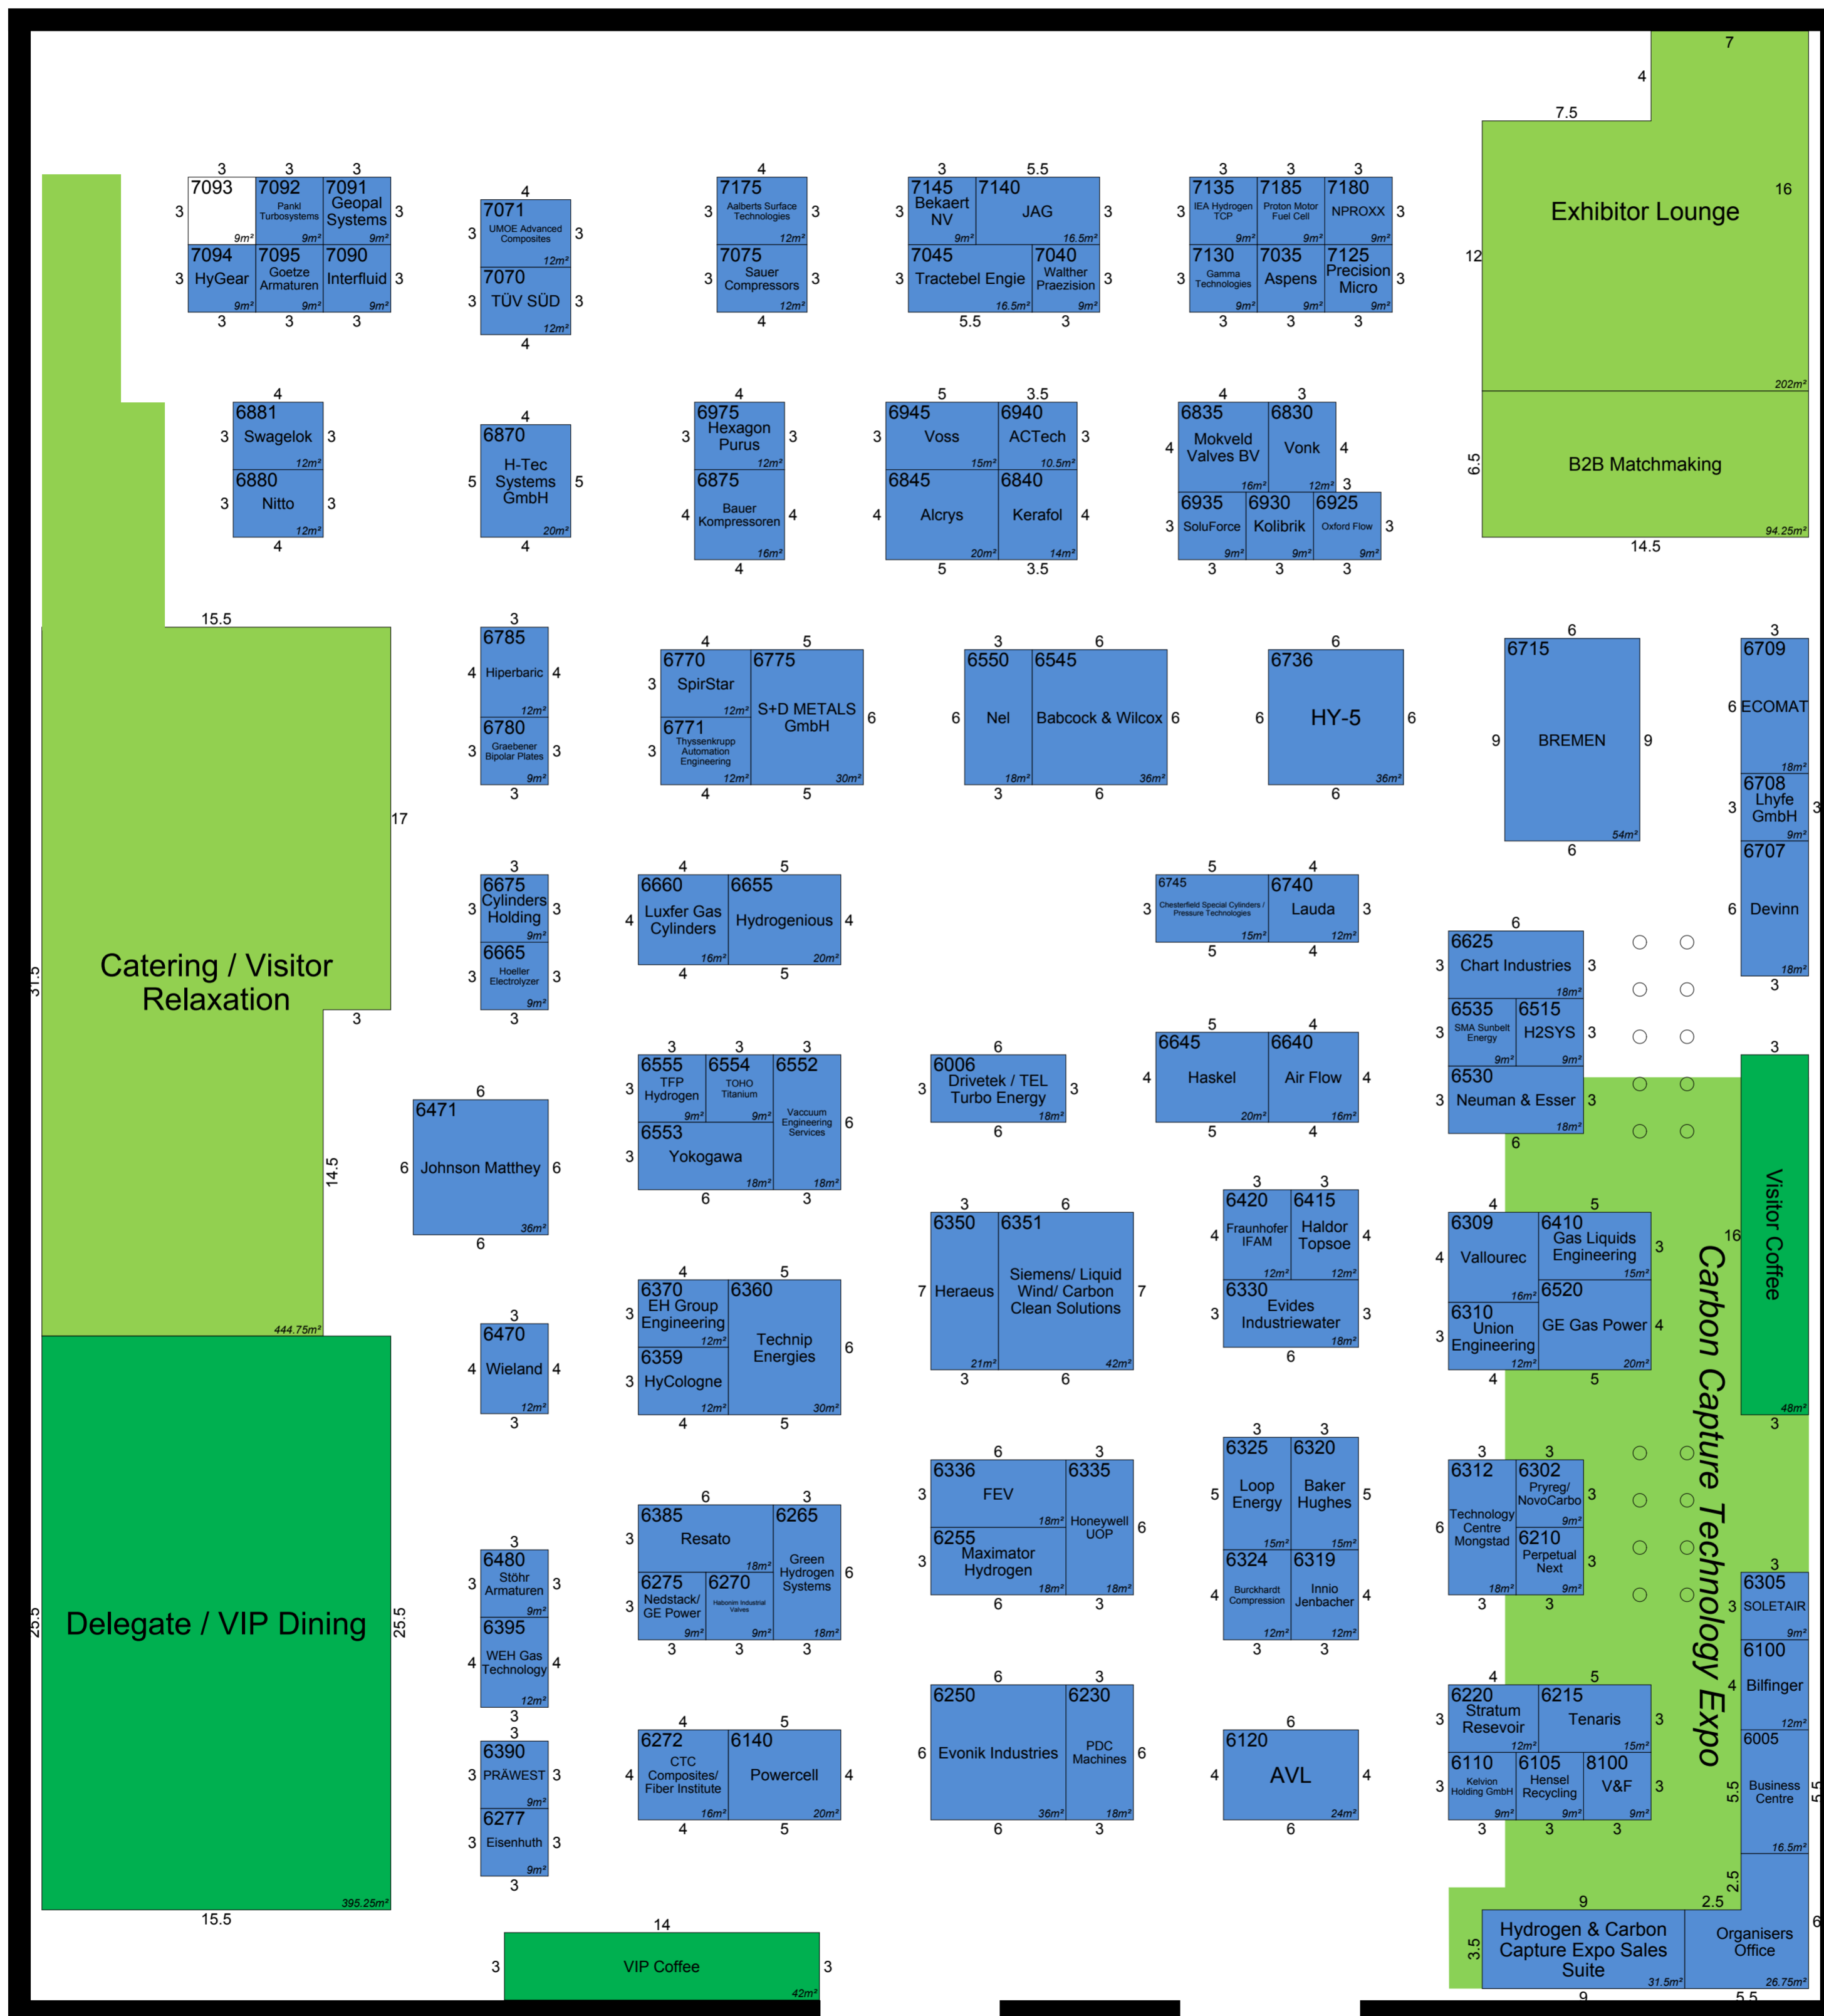

- Available (0m²) (Qty: 0)
- Conference Coffee Area (90m²) (Qty: 2)
- Delegate Dining (395.25m²) (Qty: 1)
- Sold (1671.25m²) (Qty: 110)
- Visitor Relax (741m²) (Qty: 3)

ENTRANCE