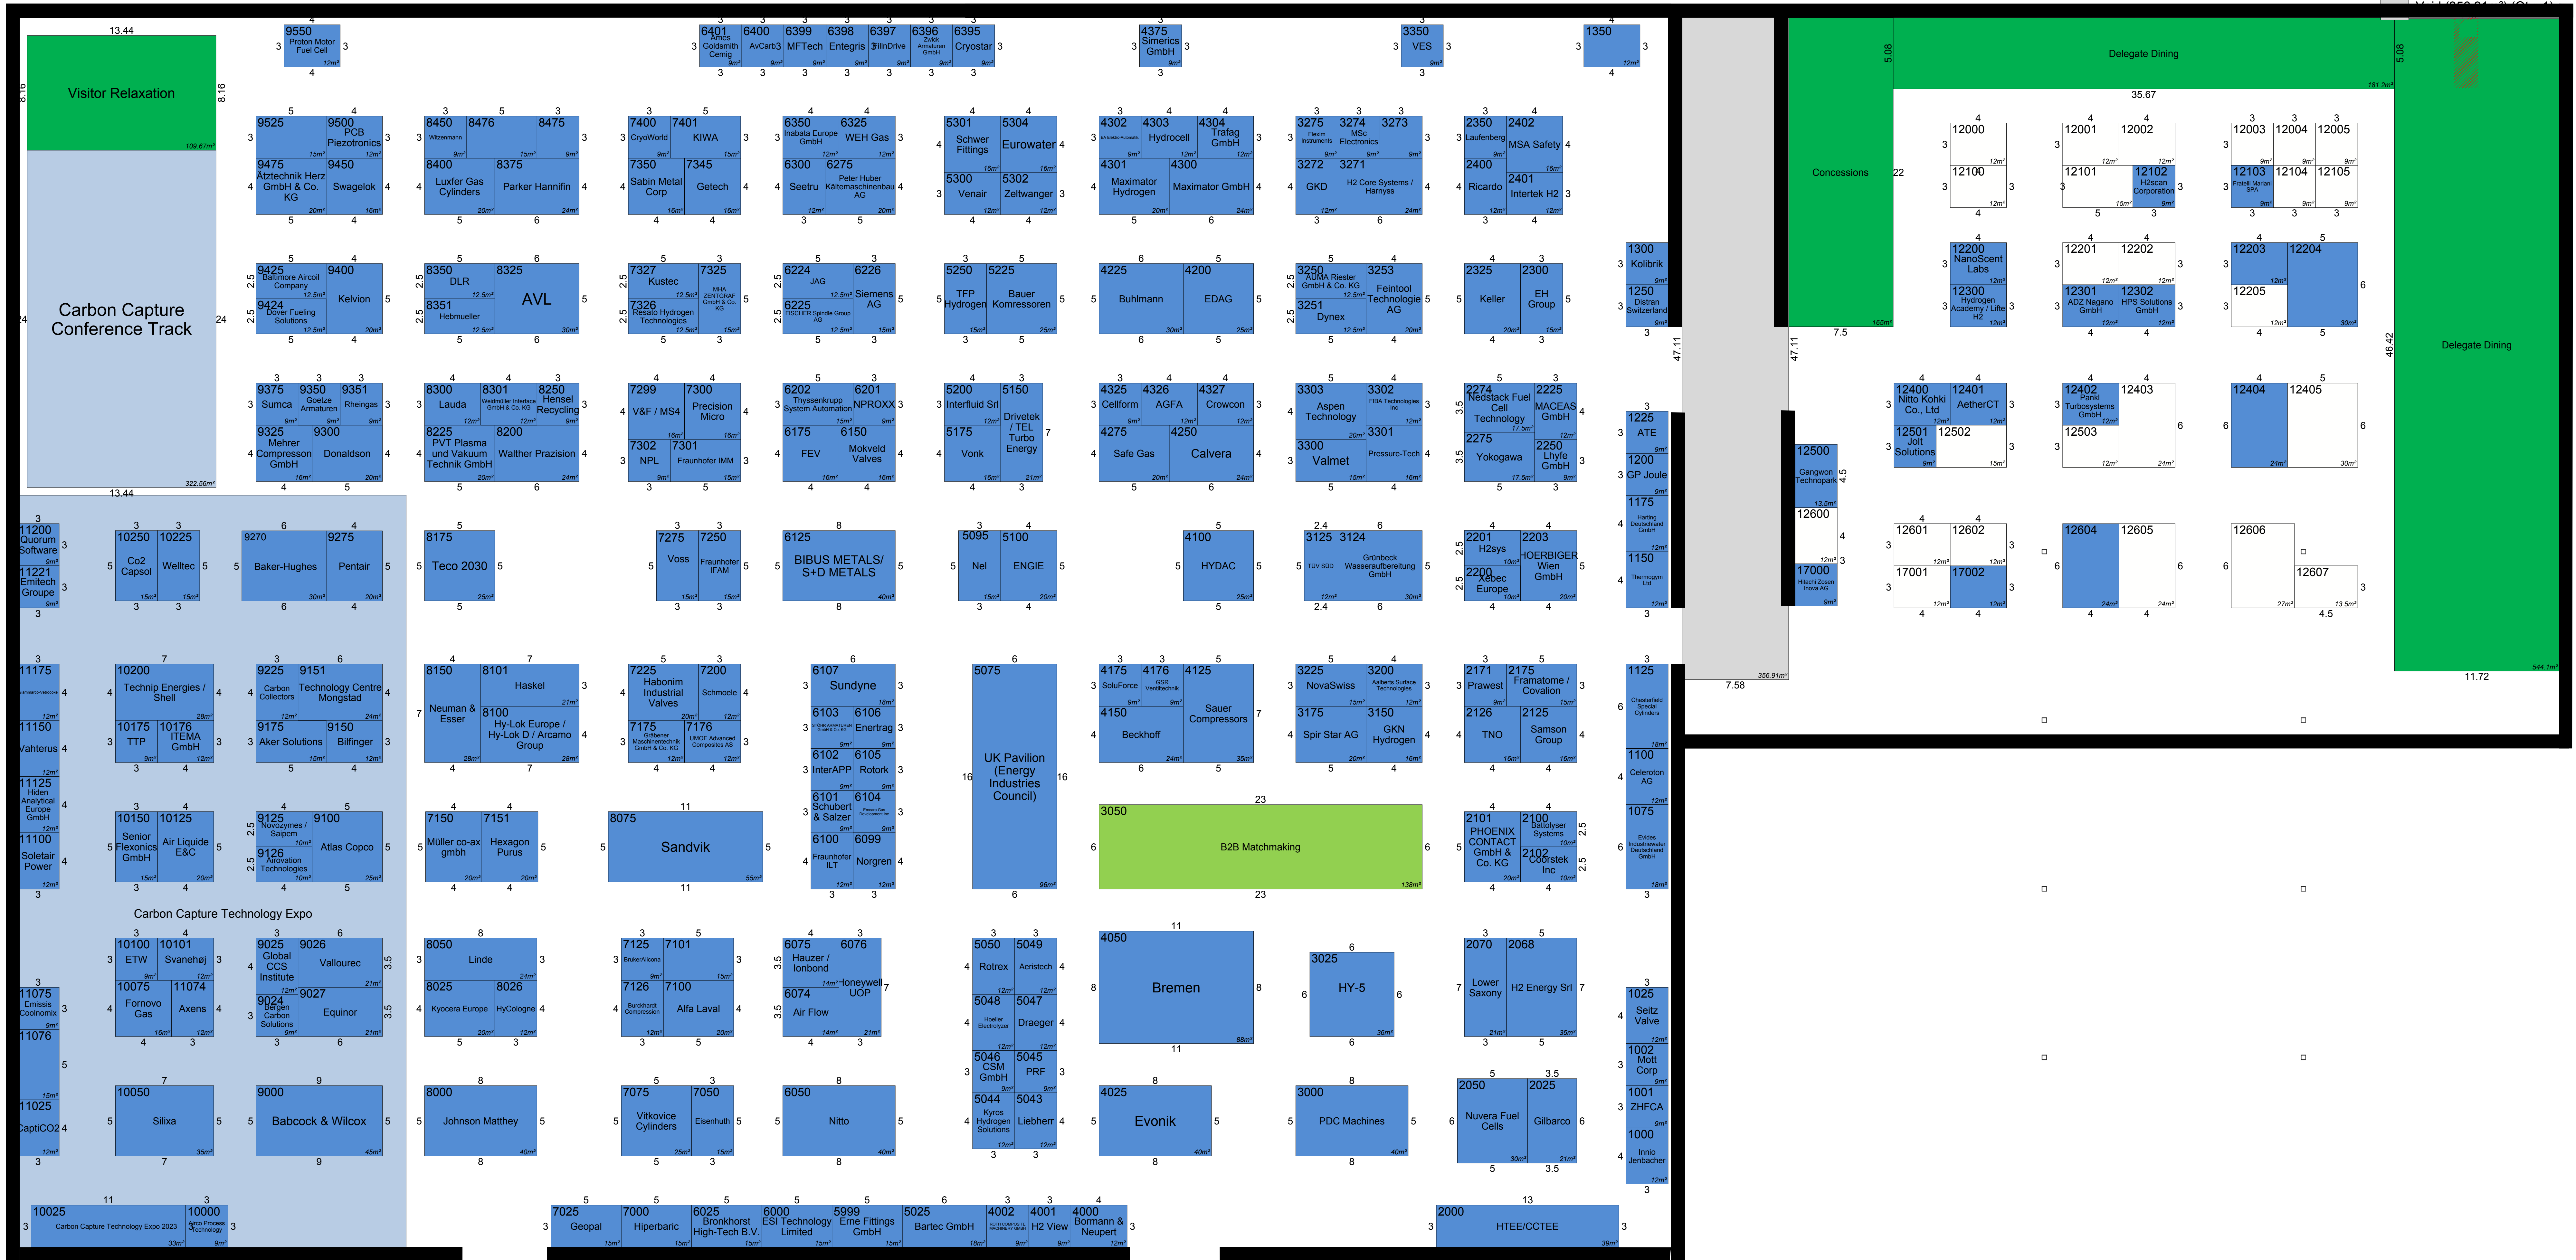

- Available (337.5m²) (Qty: 24)
- Carbon Capture Track (322.56m²) (Qty: 1)
- Conference Coffee (165m²) (Qty: 1)
- Delegate Dining (834.97m²) (Qty: 3)
- Forum (0m²) (Qty: 0)
- Sold (4184.5m²) (Qty: 255)
- Speaker Ready Room (0m²) (Qty: 0)
- Visitor Relax (138m²) (Qty: 1)

ENTRANCE

ENTRANCE