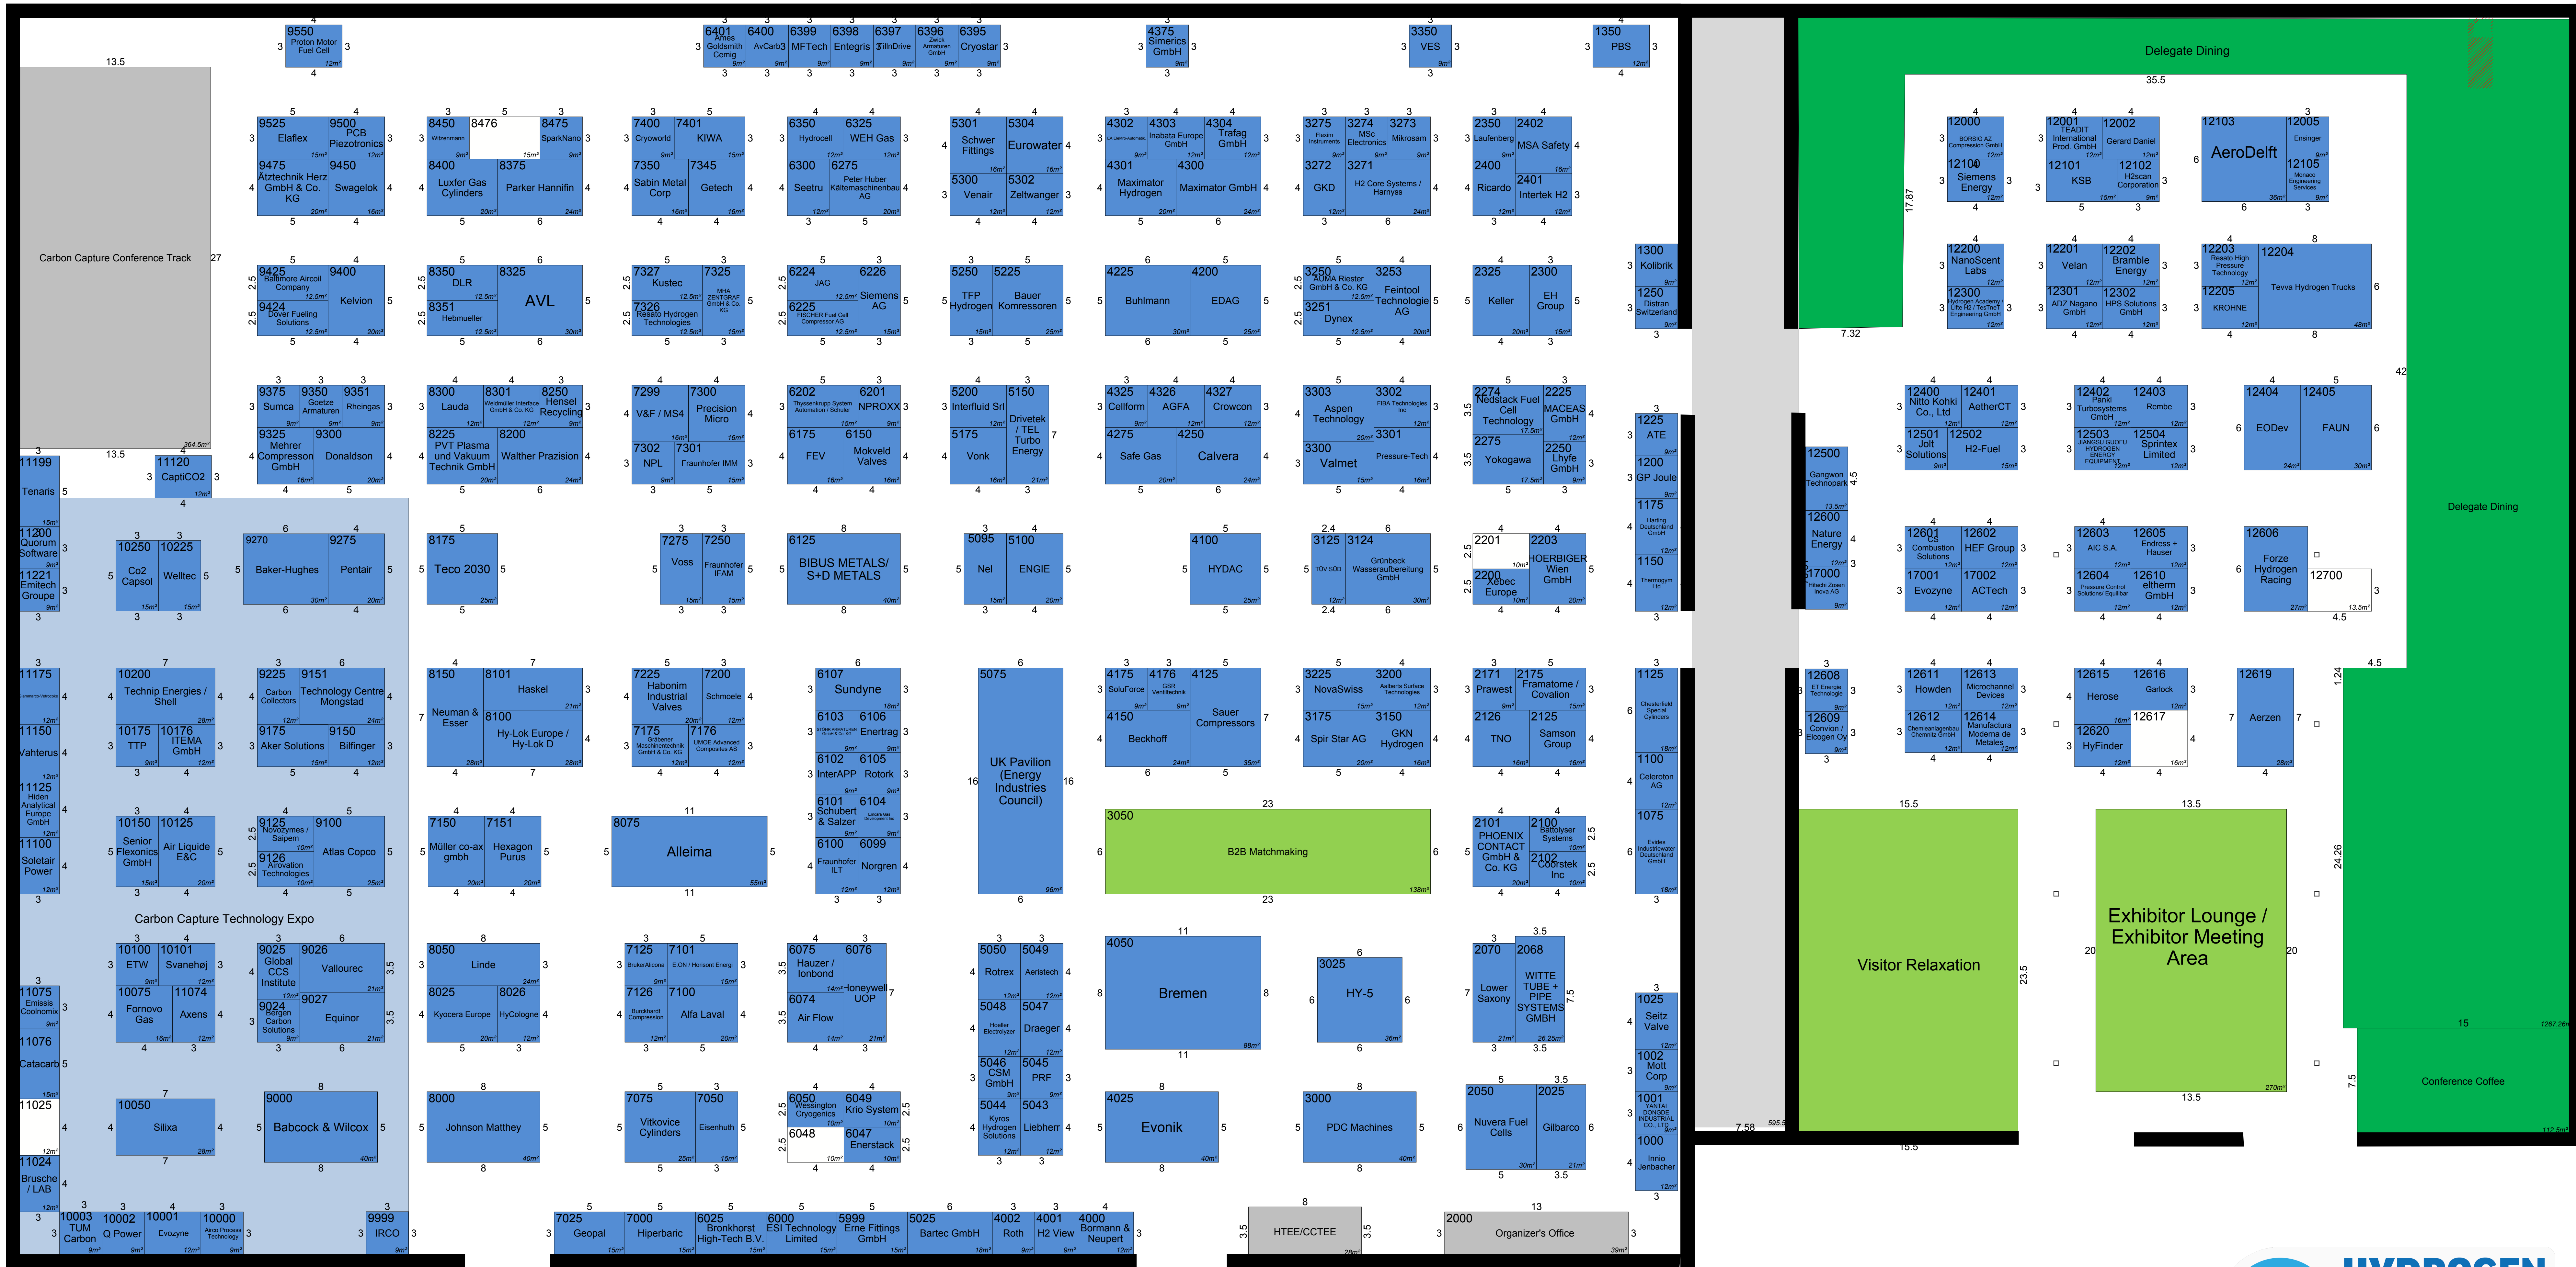

- Available (76.5m²) (Qty: 6)
- Conference Coffee (112.5m²) (Qty: 1)
- Delegate Dining (1267.26m²) (Qty: 1)
- Forum (431.5m²) (Qty: 3)
- Sold (4598.75m²) (Qty: 292)
- Visitor Relax (772.25m²) (Qty: 3)
- Void (595.54m²) (Qty: 1)

ENTRANCE

ENTRANCE