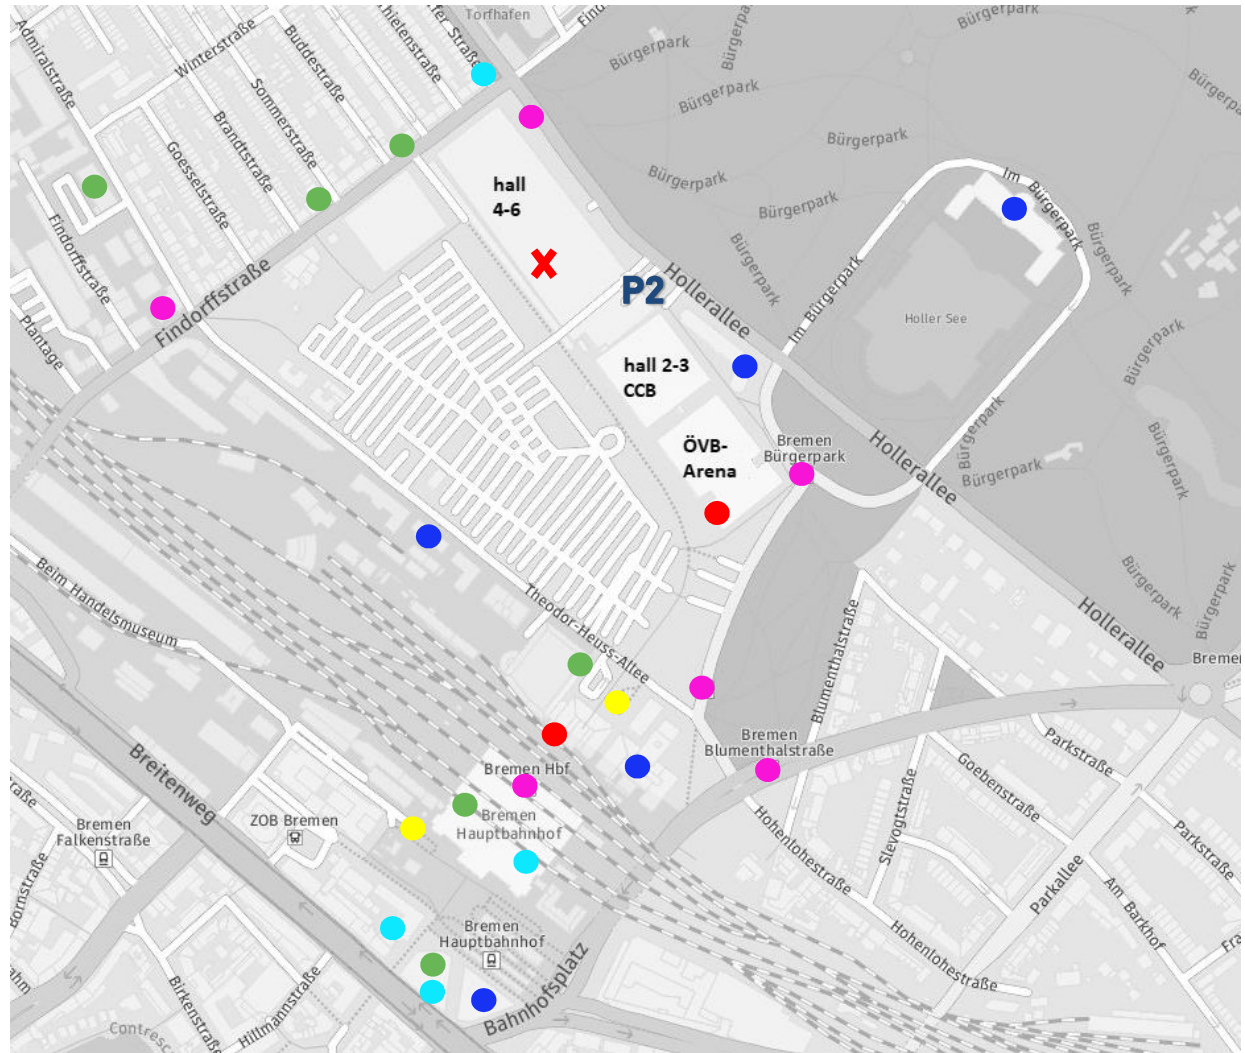

**● DRUGSTORE & SUPERMARKET**

- rossmann (main station)
- Aldi (directly at main station)
- Rewe (in front of main station)
- kiosk (Findorffstraße)

**● EC-CASH**

**● HOTELS**

**PARKING**

- P2** Parking garage (Hollerallee)  
per hour 1,00 Euro  
max. rate 5,00 Euro per day

**● PUBLIC TRANSPORT**

- main station (Bremen Hbf)  
service hotline: +49 (0) 180 699 6633

- tram/bus station  
service hotline: +49 (0) 421 5596-0

**● RESTAURANT & FAST FOOD**

**● TAXI**

- Taxi-Roland (24h): +49 (0) 421 14433
- Taxi-Ruf +49 (0) 421 14014